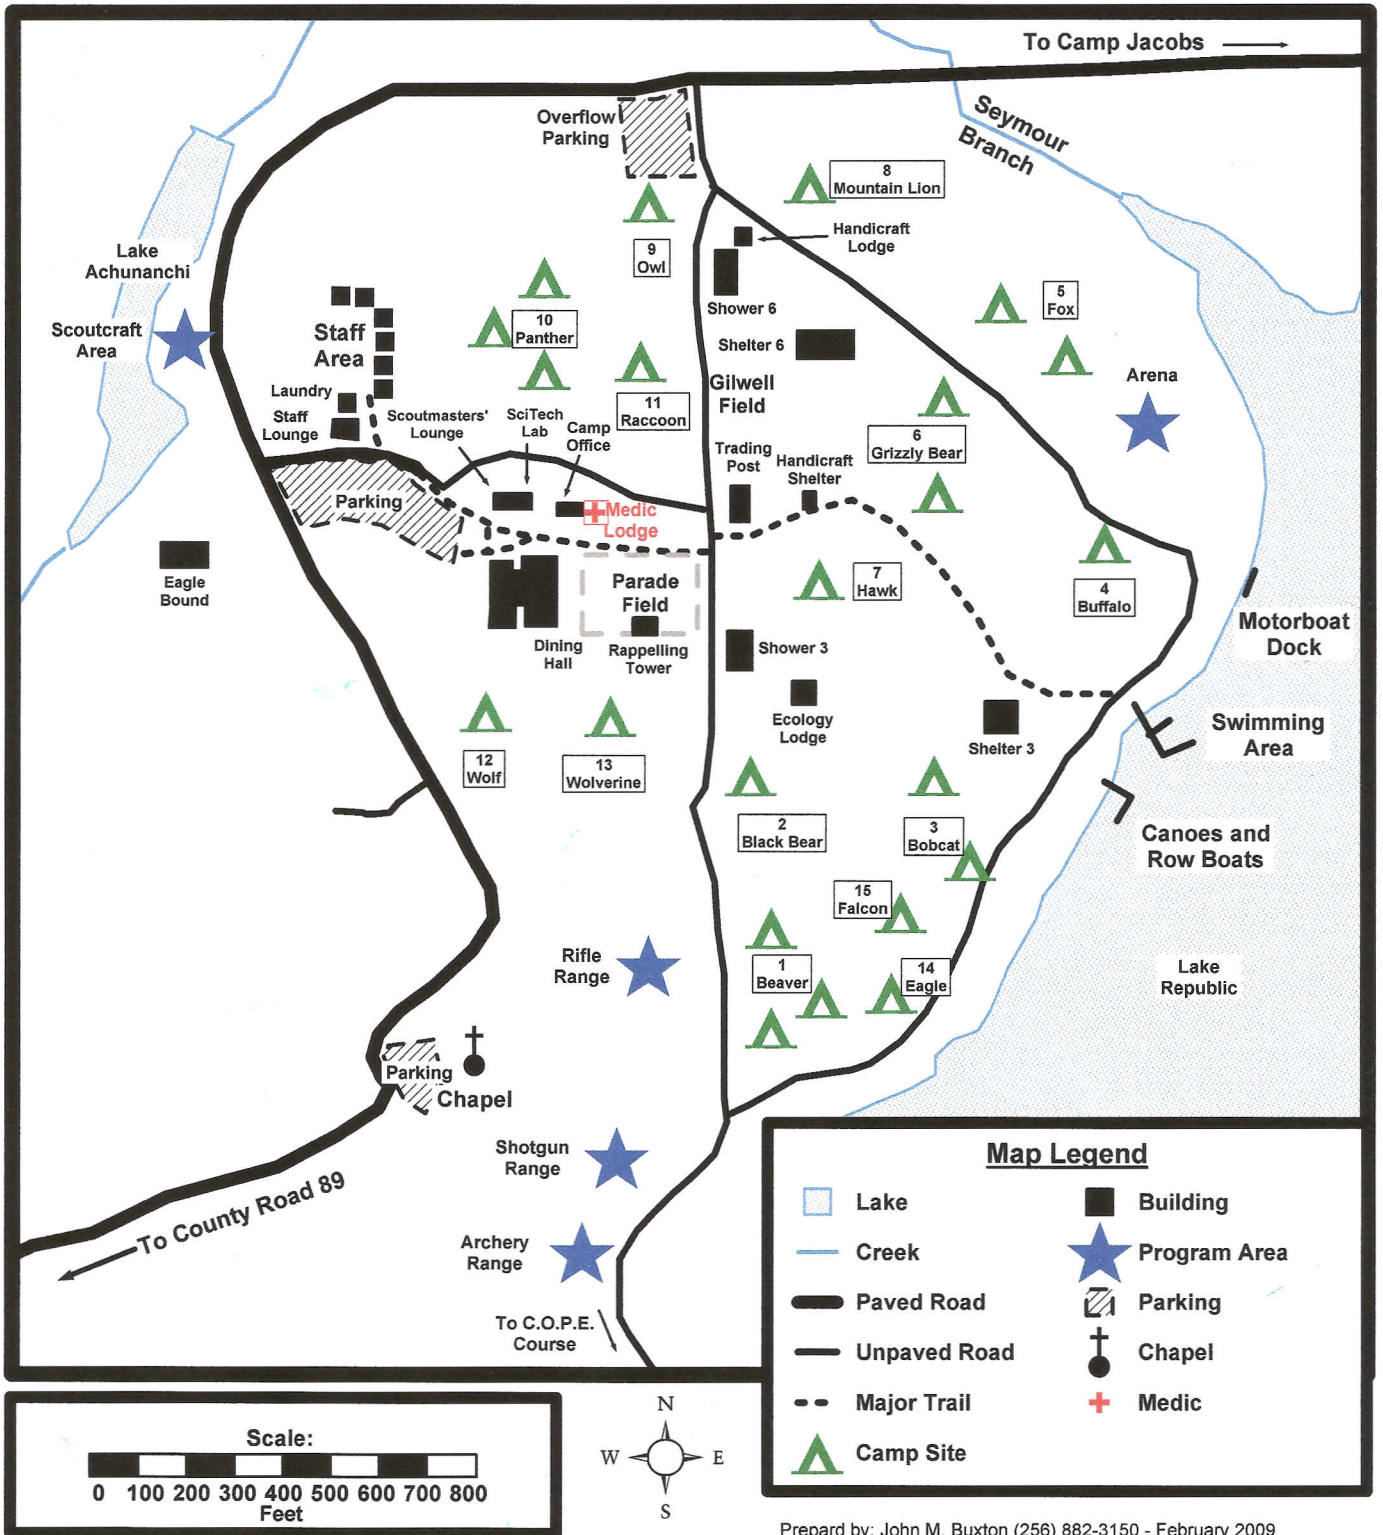

Comer Scout Reservation

Greater Alabama Council, Boy Scouts of America

Map Legend

	Lake		Building
	Creek		Program Area
	Paved Road		Parking
	Unpaved Road		Chapel
	Major Trail		Medic
	Camp Site		